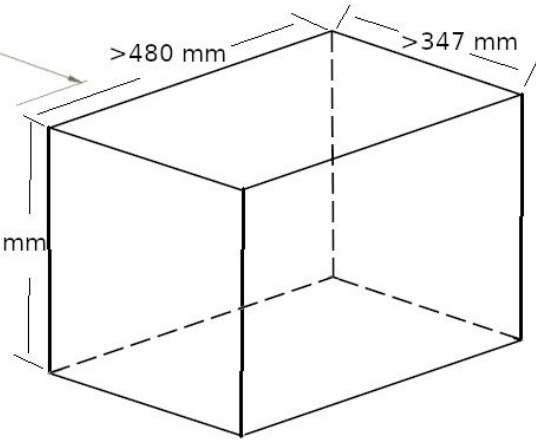

Minimum Cabinet Interior
Dimension Requirements