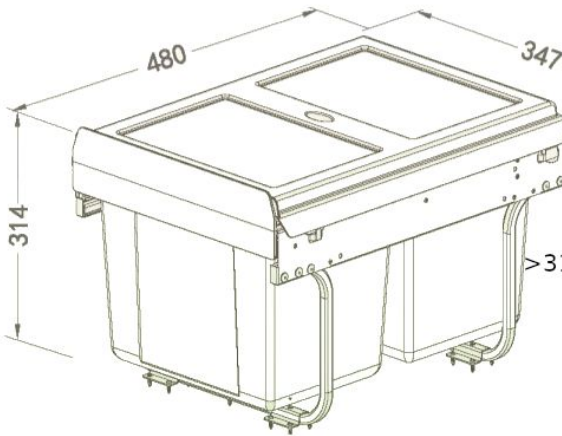

Dimensions

Unit Dimensions